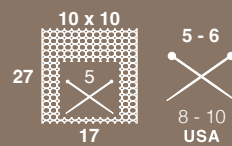

Classic Collection

Rosários 4[®]

OLHAPIM

85% Lã
Merino
85% Merino
Wool

15%
Poliamida
15%
Polyamide

Cor/Colour
13

Rosários 4[®]

OLHAPIM

85% **Extra Fine Merino**
Lã
Wool
Laine
Lana

15% **Poliamida**
Polyamide
Polyamid
Polyamide
Poliamida

50 g (1,75 oz)
≈ 120 m (134 yd)

01

04

07

10

13