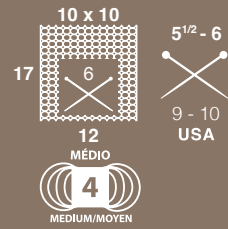

Ecofriendly Collection

Rosários 4®

ALENTEJO WOOL

100% | Lã
Wool
Wolle
Laine
Lana

100 g (3,50 oz)
≈ 120 m (131 yd)