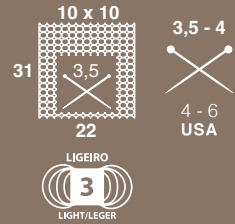

Ecofriendly Collection

Rosários 4[®]

REAL MERINO

La Merino
100%
Merino Wool

100% Fibras
Naturais

100% Natural
Fibres

PURE NEW WOOL

Cor/Colour
05

Rosários 4[®]

REAL MERINO

100% Merino
Lã Superwash
Superwash Wool
Superwash Wolle
Laine Superwash
Lana Superwash

01

03

05

07

09